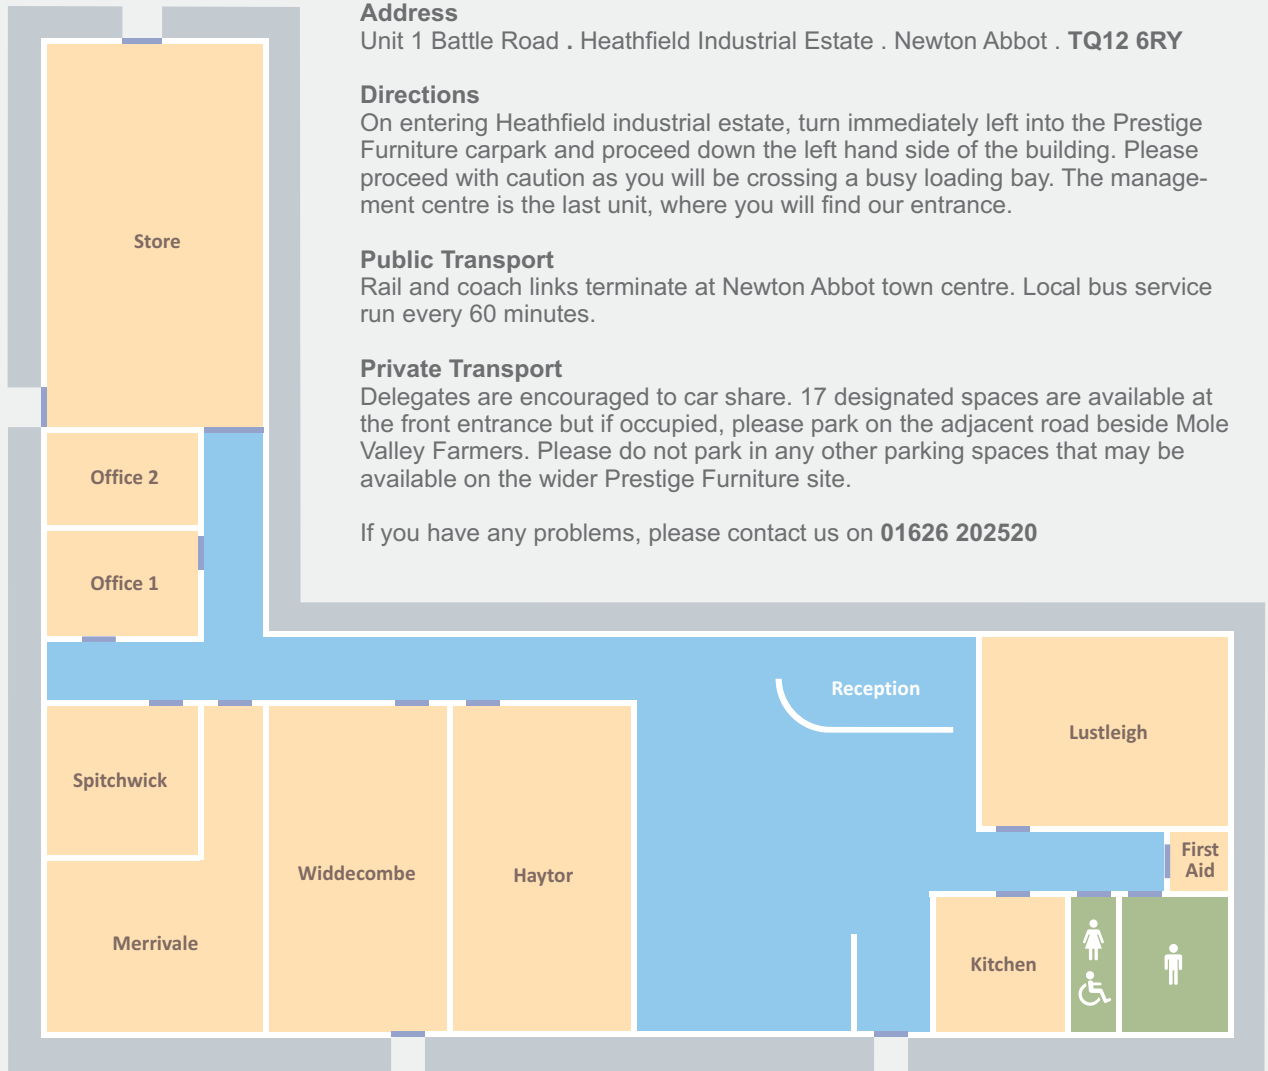

South Devon College Management Centre

FIRE EXIT

Address

Unit 1 Battle Road . Heathfield Industrial Estate . Newton Abbot . **TQ12 6RY**

Directions

On entering Heathfield industrial estate, turn immediately left into the Prestige Furniture carpark and proceed down the left hand side of the building. Please proceed with caution as you will be crossing a busy loading bay. The management centre is the last unit, where you will find our entrance.

Public Transport

Rail and coach links terminate at Newton Abbot town centre. Local bus service run every 60 minutes.

Private Transport

Delegates are encouraged to car share. 17 designated spaces are available at the front entrance but if occupied, please park on the adjacent road beside Mole Valley Farmers. Please do not park in any other parking spaces that may be available on the wider Prestige Furniture site.

If you have any problems, please contact us on **01626 202520**

Entrance &

FIRE EXIT